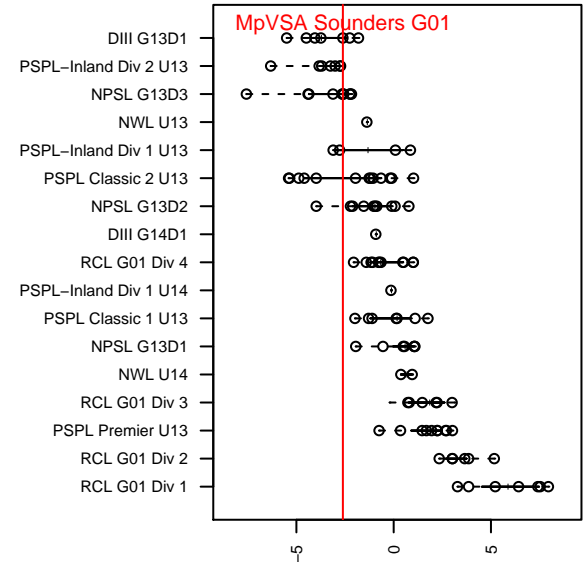

MpVSA Sounders G01

Maple Valley, WA
G01 total strength=573
attack=0.56 defense=0.37
fall league = DIII G13D1

alt names used:
MpVSA Sounders G01

Venues played:
2014 DIII G13D1

**attack and defense variance (black dot)
relative to other teams
and top 10 in region**

**attack and defense rating
relative to others at age
and all opponents in last 13 months**

Performance relative to 13 month average

Performance relative to 13 month average

date	home		away		venue	pred.home	pred.away
2014-12-13	MpVSA Sounders G01	3	Highline SC Tigers G01	0	2014 DIII G13D1	2.68	0.36
2014-12-06	MpVSA Sounders G01	0	UPSC Blue Starz G01	1	2014 DIII G13D1	1.19	2.08
2014-11-15	SGESC Fusion G01	1	MpVSA Sounders G01	4	2014 DIII G13D1	0.82	3.01
2014-11-08	MpVSA Sounders G01	5	South Tacoma United Zuniga G01	1	2014 DIII G13D1	2.72	1.25
2014-11-01	FWFC Wolverines G01	1	MpVSA Sounders G01	3	2014 DIII G13D1	1.92	1.50
2014-10-25	FWFC Fireballs G01	1	MpVSA Sounders G01	2	2014 DIII G13D1	1.07	2.89
2014-10-11	MpVSA Sounders G01	2	SGESC Fusion G01	1	2014 DIII G13D1	3.01	0.82
2014-10-04	South Tacoma United Zuniga G01	3	MpVSA Sounders G01	2	2014 DIII G13D1	1.25	2.72
2014-09-27	MpVSA Sounders G01	0	FWFC Wolverines G01	1	2014 DIII G13D1	1.50	1.92
2014-09-20	MpVSA Sounders G01	3	FWFC Fireballs G01	2	2014 DIII G13D1	2.89	1.07
2014-09-13	Highline SC Tigers G01	0	MpVSA Sounders G01	3	2014 DIII G13D1	0.36	2.68
2014-09-06	UPSC Blue Starz G01	3	MpVSA Sounders G01	1	2014 DIII G13D1	2.08	1.19